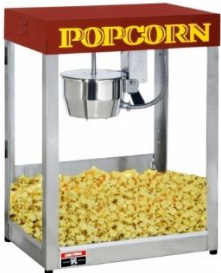

- 80,000 BTU Propane

- 165,000 BTU Propane

**Patio Heater**

- 40,000 BTU Propane

**Canopy Misters**

**Misting Canopy Fan**

**Canopy Fan**

**Inflatables**

**Bounce Houses**

**Obstacle Courses**

**Combo Units**

**Toddler Units**

**Dry Slides**

**Water Slides**

**Human Hamsterball (Zorb)**

**Zorb Challenge Track**

**Central Valley Party**  
**(209) 832-8890**

**Concessions**

- Margarita Machines
  - Small Single Bowl (2.5gal)
  - Large Single Bowl (5gal)
  - Double Bowl (2 - 3gal bowls)
- Popcorn Machines
  - 6oz
  - 12oz
  - 12oz Antique
- Popcorn Cart
  - 2 Wheel
  - 4 Wheel
- Cotton Candy Machine
  - Small
  - Large
- Cotton Candy Bubble
- Cotton Candy Vending Tray
- Snow Cone Machine
- Snow Cone Vending Tray
- Churro Display Cabinet
- Nacho Cabinet
  - Heated Display
  - Non-heated
- Nacho Cheese Warmer
- Pretzel/Churro/Pizza Oven
- Pretzel Cabinet
- Pretzel Combo Unit
- Pretzel/Churro/Nacho 4 Wheel
  - Cart
- Hot Dog Roller Grill
- Hot Dog Steamer
- Hot Dog Bun Warmer
- Double Dip Machine
- Candy Apple Machine
- Hot Chocolate/Cappuccino
  - Dispenser